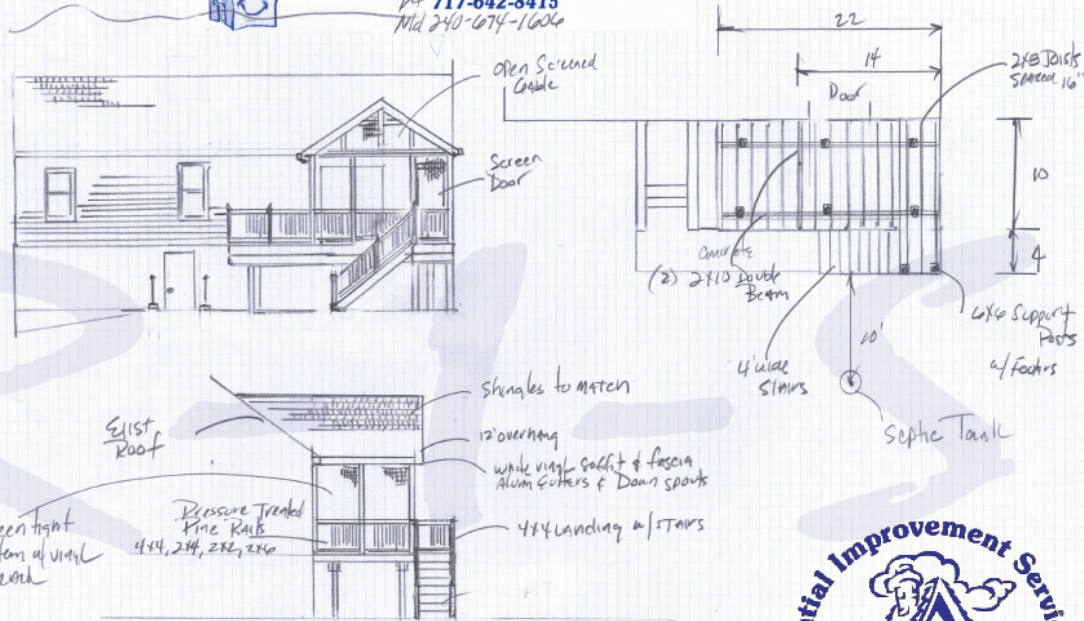

Residential Improvement Services

69 Ski Run Trail, Fairfield, Pennsylvania 17320

PA 717-642-8415

MD 240-674-1606

14x10 wood Screened Porch w/ Gable Roof
 22x10 Pressure-treated Deck w/ 4x4 Landing & STAIRS - *future*
 Clear & haul of Existing Deck and Concrete (Keep walkway to basement stairs)