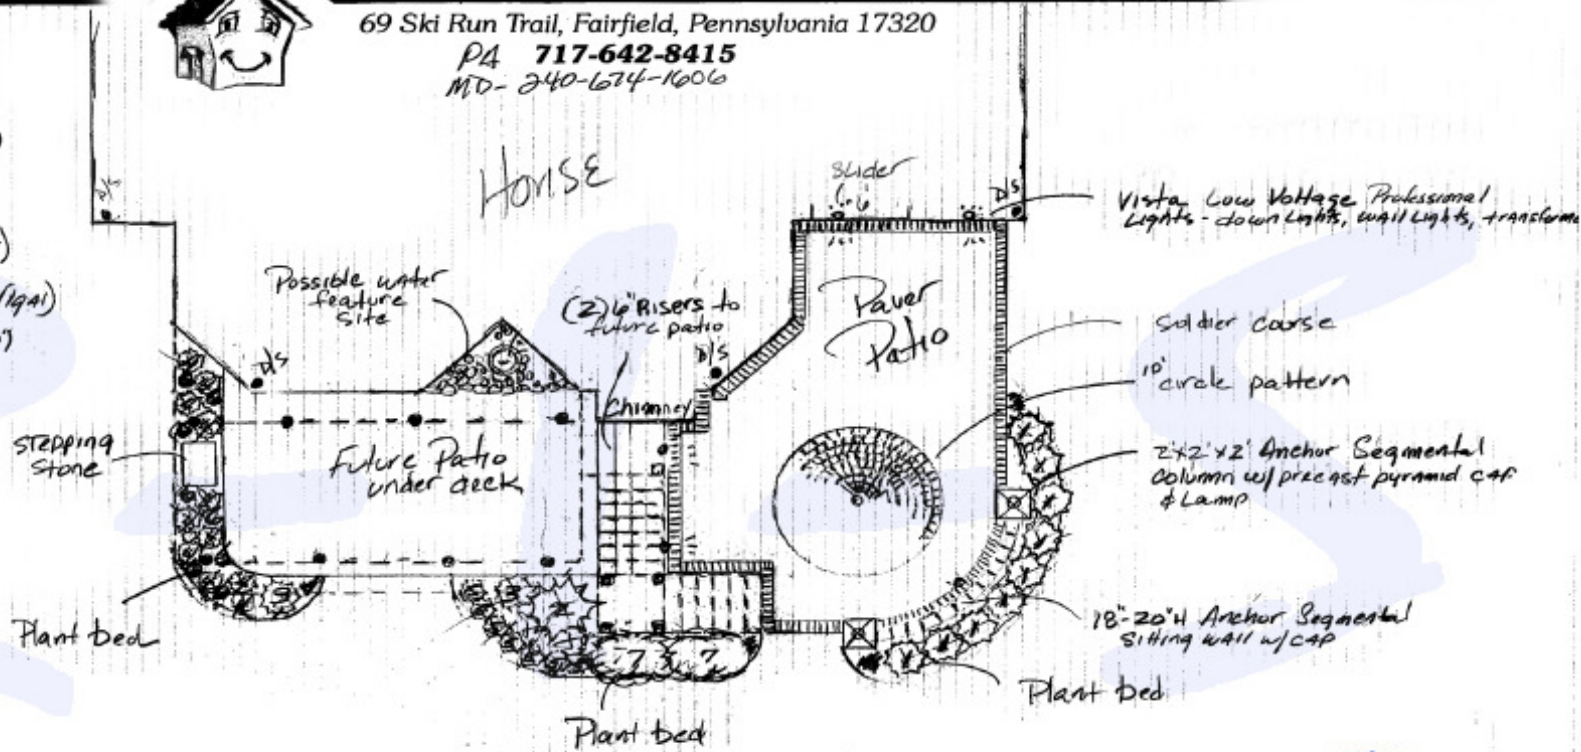

Residential Improvement Services

69 Ski Run Trail, Fairfield, Pennsylvania 17320

PA 717-642-8415

MD-240-674-1606

- 1 - Knock out Roses (3991)
- 2 - Pocomoke Crape Myrtle (3991)
- 3 - Karley Rose Fountain Grass (2991)
- 4 - Variegated Lily Turf (1991)
- 5 - Stella De Oro Dwarf Daylily (1991)
- 6 - Patriot Plantation Lily (Hosta) (1991)
- 7 - Otto Luyken English Laurel (24-30)